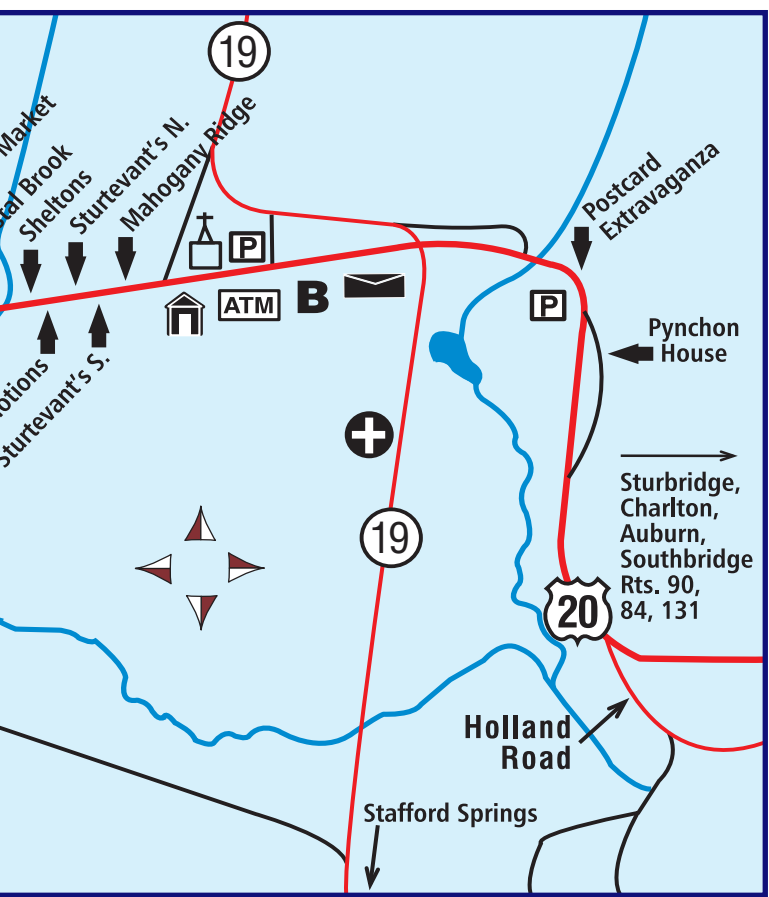

2006
BRIMFIELD SHOW DATES
MAY 9 - 14
JULY 11 - 16
SEPTEMBER 5 - 10
FOR INFORMATION ON HOTELS VISIT
WWW.BRIMFIELDEXCHANGE.COM

UNITED STATES POSTAL SERVICE™
Brimfield Post Office - Open All day
Packaging Supplies • Money Orders • Shipping
Cash Available - Debit / Credit
413-245-3451
Extended Window Hours 9:00 - 5:00
Located at the Intersection of Rt. 20 & Rt. 19